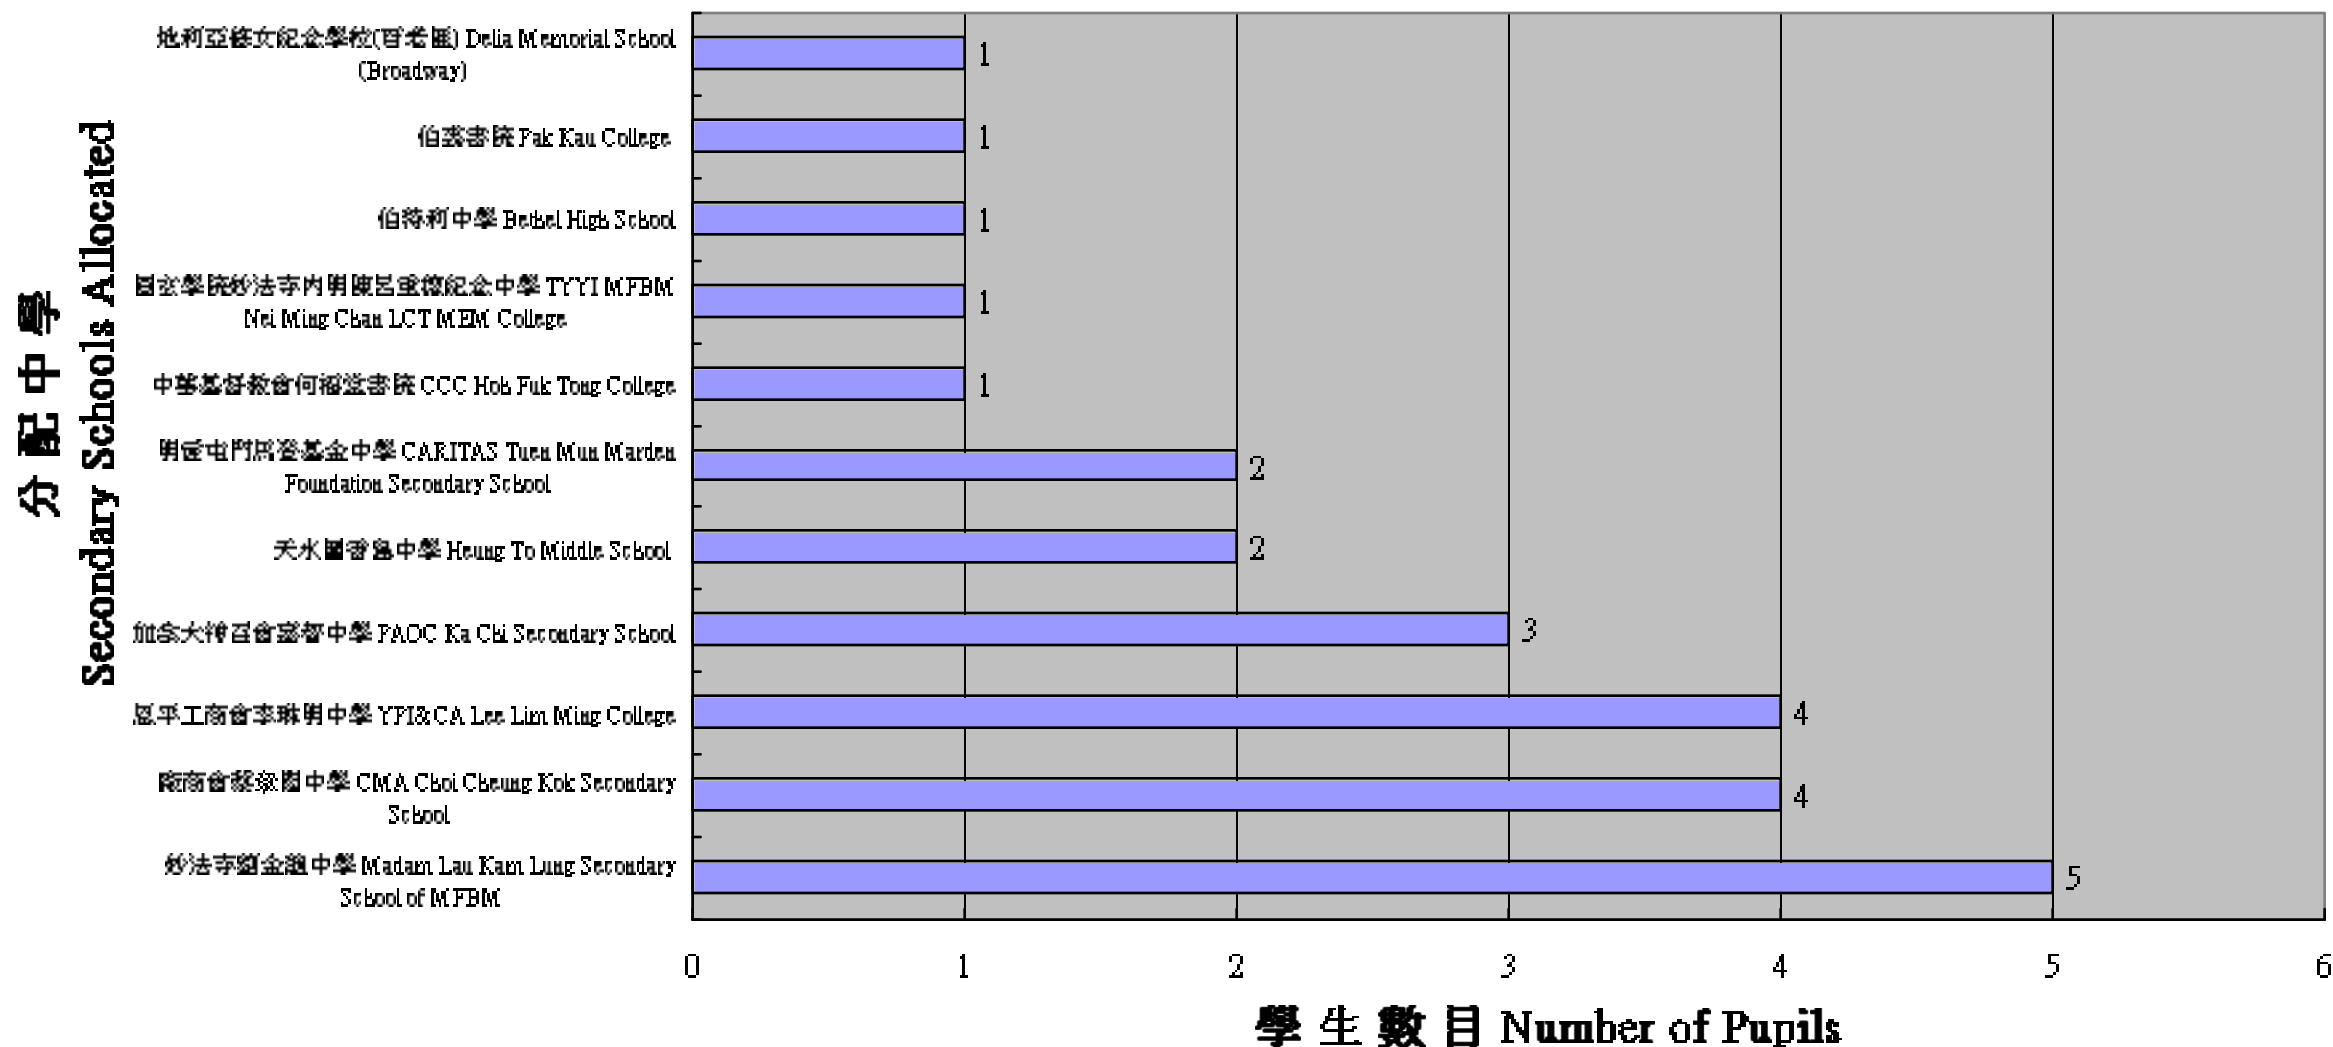

2015-16 年度伊斯蘭學校中學學位分配 (6A班)
(2015-16) Secondary School Places Allocation for Islamic Primary School (6A)

2015-16 年度伊斯蘭學校中學學位分配
學生派往所選學校志願分佈人數
(2015-16) Pupils' Choice of Secondary Schools for
Islamic Primary School

2015-16年度中學學位分配學生志願百分比 Students' Choice of Schools Percentage 2015-16