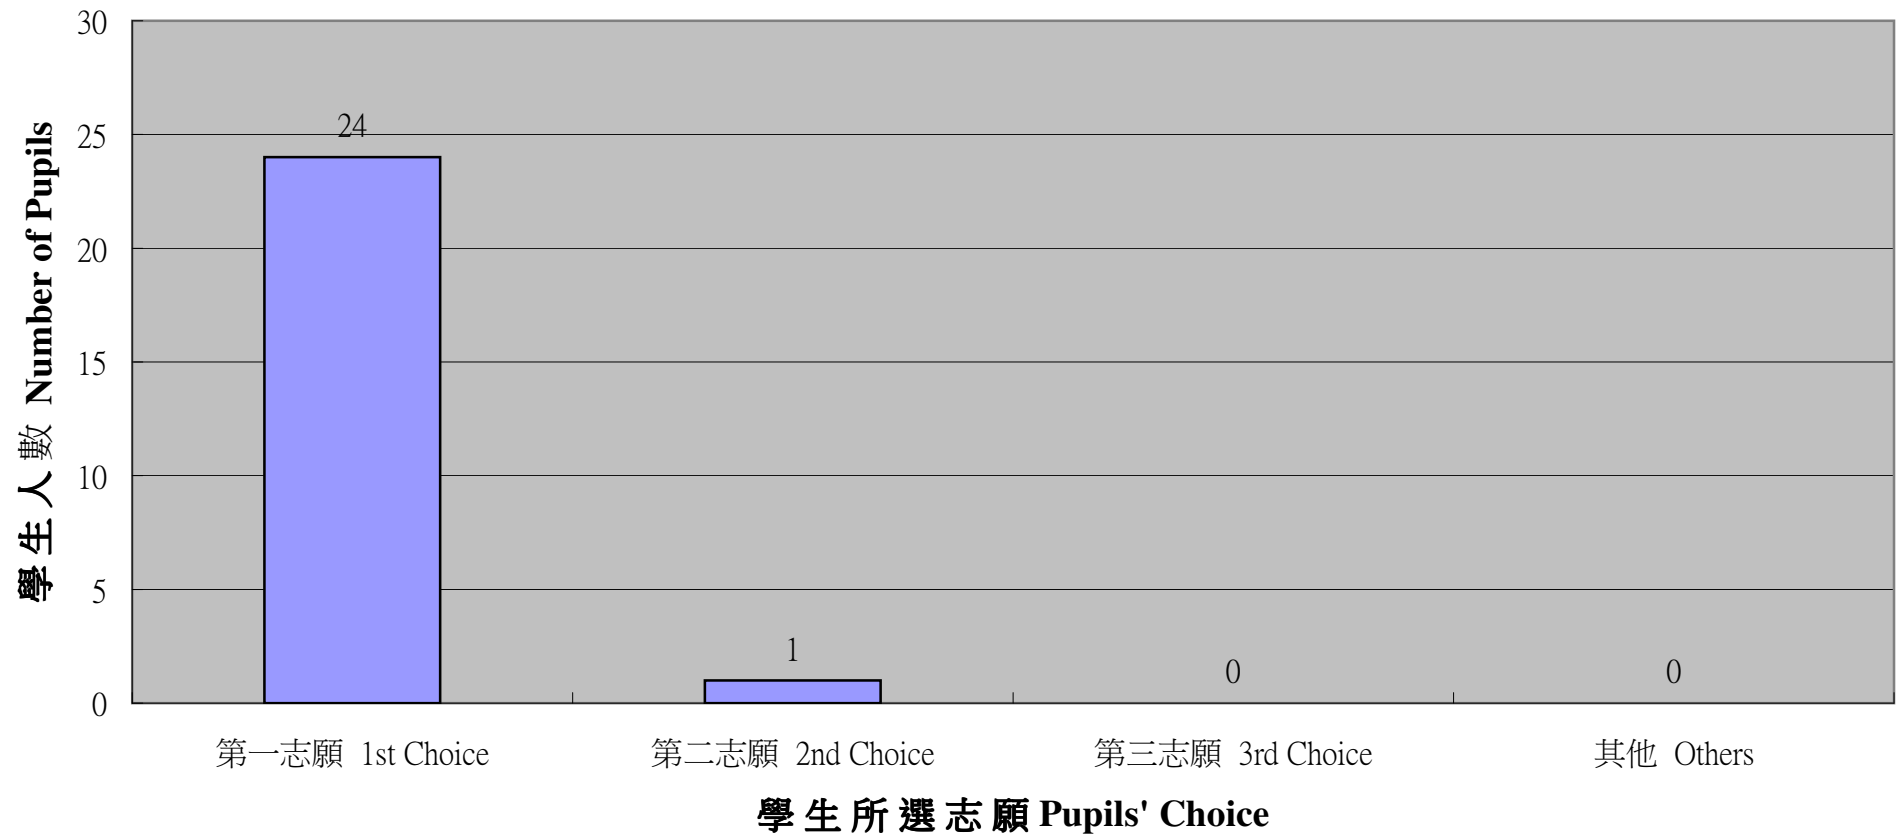

2015-16 年度伊斯蘭學校中學學位分配 (6A班)
(2015-16) Secondary School Places Allocation for Islamic Primary School (6A)

2015-16 年度伊斯蘭學校中學學位分配
學生派往所選學校志願分佈人數
(2015-16) Pupils' Choice of Secondary Schools for
Islamic Primary School

2015-16年度中學學位分配學生志願百分比 Students' Choice of Schools Percentage 2015-16